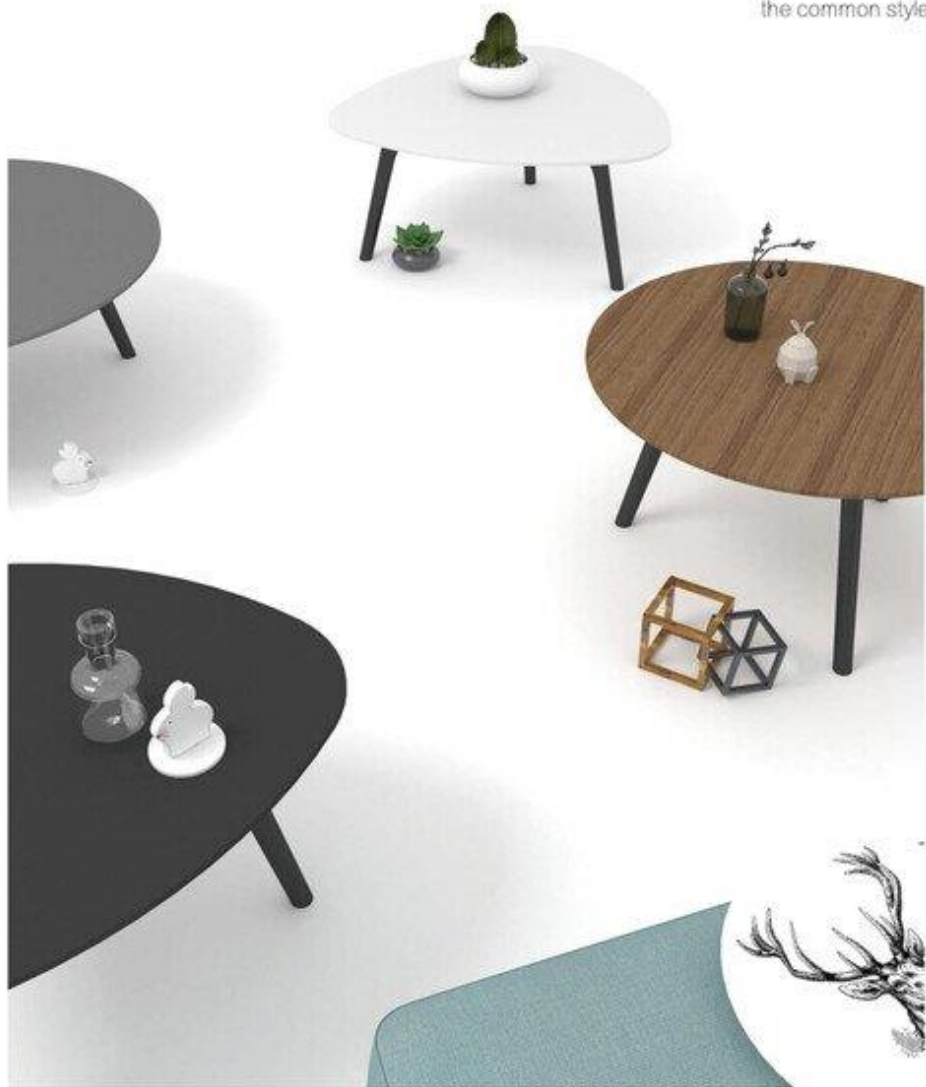

# KEN

**Ken** Coffee table is a derivative of EDGE table corner.  
When designing the aluminium connector of table,  
the diversity of aluminium parts is considered,  
and the matching tea table feet are designed.  
The tea table side is not rigid to  
the common style.

## Round Shape

CO-KE090S-0504  
Dia. 500 x H430mm

## Round Shape

CO-KE090M-0803  
Dia. 800 x H350mm

CO-KE090M-0804  
Dia. 800 x H430mm

## Triangle Shape

CO-KE090L-0803  
W800 x D800 x H350mm

CO-KE090L-0804  
W800 x D800 x H430mm