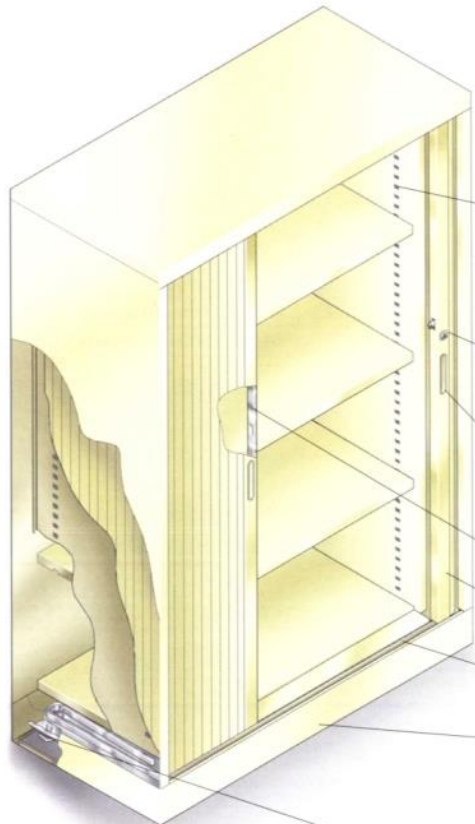

With continuous product development, design and specification are subjected to possible modification without prior notice.
為不斷改良產品質量, 設計及規格日後若有更改, 恕不另外通知。

Zeta Series Double Tambour Door Cabinet

FEATURES 特點

Replaceable ABS resin strip with line pattern
可更換直線圖案膠條

25mm increments slot
間距25mm連排孔

Replaceable zinc plated steel cam lock
可更換鎖，表面鍍鉍層

Streamline ABS resin handle
流線型塑料拉手

Steel strip with locking slot enhance security
鐵鎖條，令門鎖安全堅固