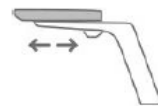

## Simplifying operation without sacrificing function

功能完整 · 簡單易用

Minimizing unnecessary parts while guaranteeing essential function, results in a simple and user-friendly chair.

減省冗贅的部件 · 提供完善的功能 · 實現簡單易用的特性

## 3D ADJUSTABLE ARMREST

3 D 立體調整扶手

Height adjustable by 8 cm

扶手高度可作 80 mm 調節

Arm pad laterally adjustable by 45mm

扶手面可前後滑動 45 mm

Arm pad swivel-able by 30°

扶手面可 30° 左右旋轉