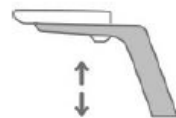

## Simplifying operation without sacrificing function

功能完整 · 簡單易用

Minimizing unnecessary parts while guaranteeing essential function, results in a simple and user-friendly chair.

減省冗贅的部件 · 提供完善的功能 · 實現簡單易用的特性

## 3D ADJUSTABLE ARMREST

3 D 立體調整扶手

Height adjustable by 8 cm

扶手高度可作 80 mm 調節

Arm pad laterally adjustable by 45mm

扶手面可前後滑動 45 mm

Arm pad swivel-able by 30°

扶手面可 30° 左右旋轉