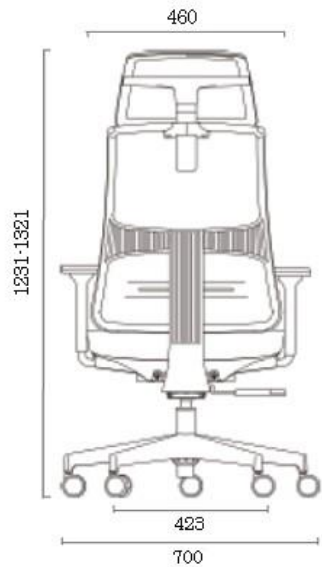

HIGHBACK 高背