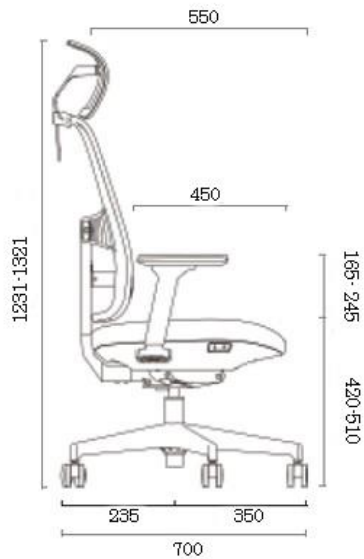

HIGHBACK 高背